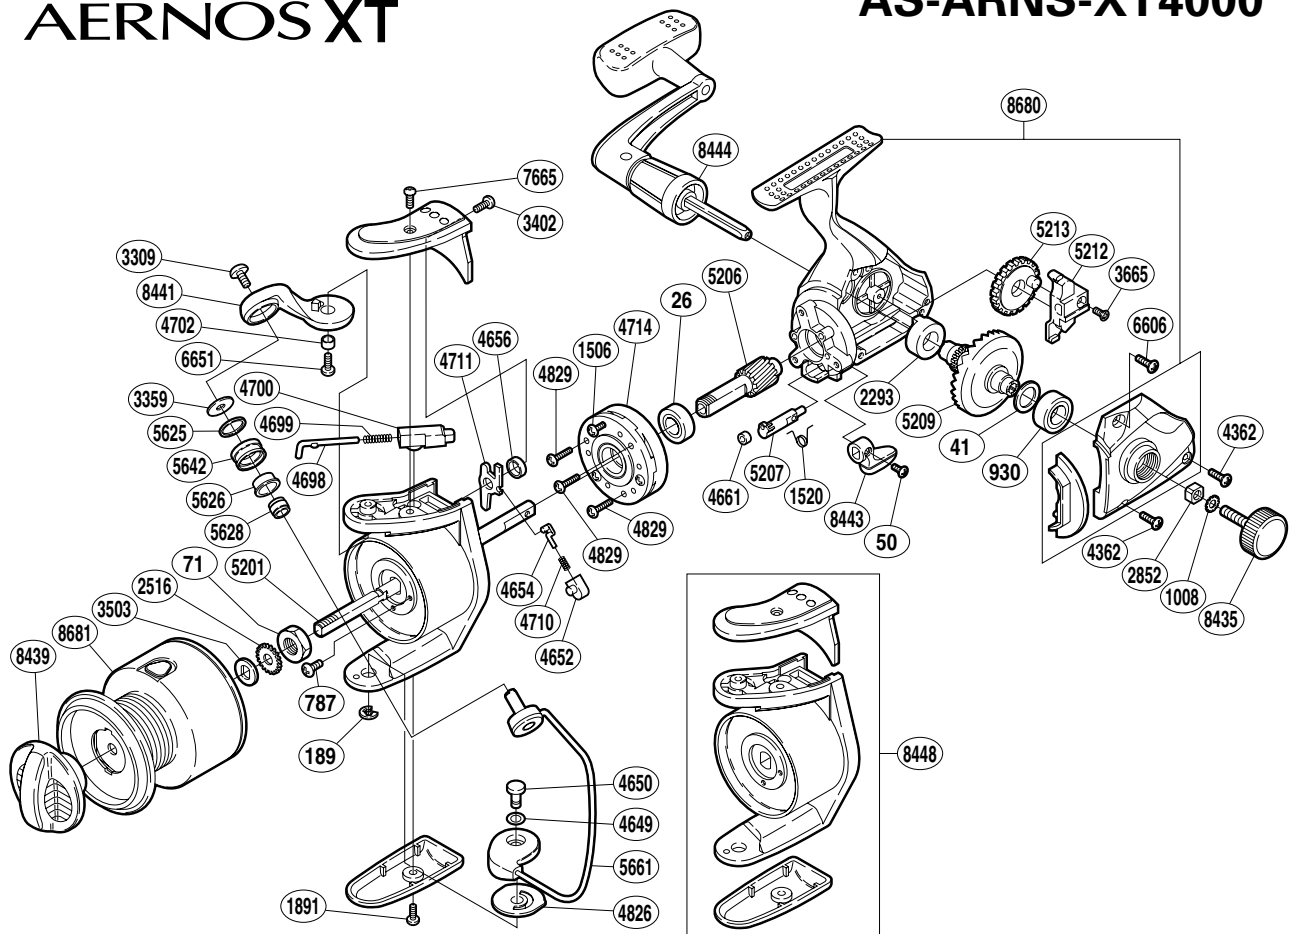

SHIMANO®

Asia AERNOS XT

AS-ARNS-XT4000

Part No.	Description	Part No.	Description	Part No.	Description
RD 0026	Ball Bearing	RD 4362	Side Cover Screw (long)	RD 5209	Drive Gear
RD 0041	Drive Gear Washer	RD 4649	Spacer	RD 5212	Oscillating Slider
RD 0050	Anti-Reverse Lever Screw	RD 4650	Bail Hold Support Shaft	RD 5213	Oscillating Gear
RD 0071	Rotor Nut	RD 4652	Lever Spring Guide (B)	RD 5625	Line Roller Spacer
RD 0189	"E" Lock	RD 4654	Lever Spring Guide (A)	RD 5626	Line Roller Bushing
RD 0787	Nut Lock Screw	RD 4656	Trip Lever Spacer	RD 5628	Line Roller Collar
RD 0930	Ball Bearing	RD 4661	Anti-Reverse Cam Ring	RD 5642	Line Roller
RD 1008	Handle Lock Washer	RD 4698	Bail Spring Guide (A)	RD 5661	Bail Assembly
RD 1506	Clutch Cover Screw	RD 4699	Bail Spring	RD 6606	Side Cover Screw (short)
RD 1520	Anti-Reverse Cam Spring	RD 4700	Bail Spring Guide (B)	RD 6651	Bail Arm Screw
RD 1891	Bail Hold Support Guard Screw	RD 4702	Bail Arm Bushing	RD 7665	Bail Spring Cover Screw (A)
RD 2516	Spool Support	RD 4710	Lever Spring	RD 8435	Handle Screw Cap
RD 2293	Drive Gear Bushing	RD 4711	Bail Trip Lever	RD 8439	Drag Knob
RD 2852	Handle Screw Lock	RD 4714	Roller Clutch Assembly	RD 8441	Bail Arm
RD 3309	Line Roller Screw	RD 4826	Bail Hold Support Spacer	RD 8443	Anti-Reverse Lever
RD 3359	Line Roller Washer	RD 4829	Roller Clutch Screw	RD 8444	Handle Assembly
RD 3402	Bail Spring Cover Screw (B)	RD 5201	Main Shaft	RD 8448	Rotor Assembly
RD 3503	Spool Washer	RD 5206	Pinion Gear	RD 8680	Body Assembly
RD 3665	Slider Retainer Screw	RD 5207	Anti-Reverse Cam	RD 8681	Spool Assembly